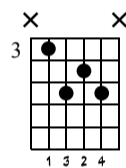

Snowfall

Steve Lee

Lyrics: Lee with interruptions by Slessor

Music by: Lee

Standard tuning

① = E ② = B ③ = G ④ = D ⑤ = A ⑥ = E

♩ = 66

Intro

Swaying like falling snowflakes

E7M

LET RING

Fsus4/D♭

LET RING

Fsus4/D♭

D7M

LET RING

s.guit.

1	2	3	
TAB	9 8 7	9 8 8 8 8 7	7 6 7 7

mf

Verse

♩ = 60

Second verse - Guitar Solo

D7M

C#7M

C7M

C7M

C7M

E7M

4	5	6	5	4	5	5	5	9	9
TAB	7 6 5	6 5 4	5 4 3	5 4 3	4 5 5	5 4 4	5 5 3	9 8 9	9 8 9

Snow
Solos
People come

Solo

E7M

LET RING

E7M

D7M

LET RING

6	7	8	
TAB	9 8 7	9 8 8 8 8 7	7 6 7 7

fall
Solo
people go

shaping winds
Solo
all our children want

woahooooo
Solo

D7M

C#7M

C7M

LET RING

C7M

E7M

E7M

LET RING

9	10		
TAB	7 6 5	5 4 5	9 8 9

Solo
to know

Solo

curving
twisting
Solos
who they are

just like us in flight
why they feel