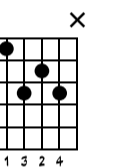

Snowfall

Steve Lee

Lyrics: Lee with interruptions by Slessor

Music by: Lee

Standard tuning

① = E ② = B ③ = G ④ = D ⑤ = A ⑥ = E

♩ = 66

Intro

Swaying like falling snowflakes

E7M

LET RING

Fsus4/D♭

LET RING

Fsus4/D♭

D7M

LET RING

s.guit.

1	2	3	
TAB	9 8 7	9 8 8 8 8 7	7 6 7 7

mf

Verse

♩ = 60

Second verse - Guitar Solo

D7M

C#7M

C7M

C7M

C7M

E7M

4	5	6	5	4	5	5	5	9	9
TAB	7 6 5	6 5 4	5 4 3	5 4 3	4 5 5	5 4 4	5 5 3	9 8 9	9 8 9

Snow
Solos
People come

Solo

E7M

LET RING

E7M

D7M

LET RING

6	7	8	
TAB	9 8 7	9 8 8 8 8 7	7 6 7 7

fall
Solo
people go

shaping winds
Solo
all our children want

woahooooo
Solo

D7M

C#7M

C7M

LET RING

C7M

E7M

E7M

LET RING

9	10		
TAB	7 6 5	5 4 5	9 8 9

Solo
to know

Solo

curving
twisting
Solos
who they are

just like us in flight
why they feel