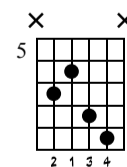

Snowfall

Steve Lee

Lyrics: Lee with interruptions by Slessor

Music by: Lee

Standard tuning

① = E ② = B ③ = G ④ = D ⑤ = A ⑥ = E

♩ = 66

Intro

LET RING

E7M

D7M

LET RING

6	7	8	
TAB	9 8 7	9 8 8 8 8 7	7 6 7 7

fall
Solo
people go

shaping winds
Solo
all our children want

woahooooo
Solo

D7M

C#7M

C7M

LET RING

C7M

E7M

E7M

LET RING