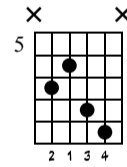

Snowfall

Steve Lee

Lyrics: Lee with interruptions by Slessor

Music by: Lee

Standard tuning

① = E ② = B ③ = G ④ = D ⑤ = A ⑥ = E

♩ = 66

Intro

Swaying like falling snowflakes

E7M

LET RING

Fsus4/D♭

LET RING

Fsus4/D♭

D7M

LET RING

s.guit.

1	2	3	
TAB	9 8 7	9 8 8 8 8 7	7 6 7 7

mf

Verse

♩ = 60

Second verse - Guitar Solo

D7M

C#7M

C7M

C7M

C7M

E7M

4	5	6	5	4	5	5	5	9	9
TAB	7 6 5	6 5 4	5 4 3	5 4 3	4 5 5	5 4 4	5 5 3	9 8 9	9 8 9

Snow
Solos
People come

Solo

E7M

LET RING

E7M

D7M

LET RING

6	7	8	
TAB	9 8 7	9 8 8 8 8 7	7 6 7 7

fall
Solo
people go

shaping winds
Solo
all our children want

woahooooo
Solo

D7M

C#7M

C7M

LET RING

C7M

E7M

E7M

LET RING

9	10		
TAB	7 6 5	5 4 5	9 8 9

Solo
to know

Solo

curving
twisting
Solos
who they are

just like us in flight
why they feel