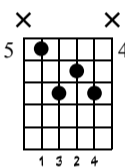

Snowfall

Steve Lee

Lyrics: Lee with interruptions by Slessor

Music by: Lee

Standard tuning

① = E ② = B ③ = G ④ = D ⑤ = A ⑥ = E

♩ = 66

Intro

s.guit.

1	2	3	
TAB	9 8 7	9 8 8 8 8 7	7 6 7 7

mf

Verse

♩ = 60

Second verse - Guitar Solo

D7M

C#7M