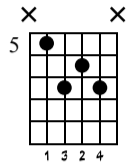

D7M

LET RING

s.guit.

1	2	3	
TAB	9 8 7	9 8 8 8 8 7	7 6 7 7

mf

Verse

♩ = 60

Second verse - Guitar Solo

D7M