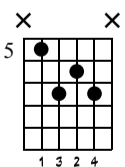

Snowfall

Steve Lee

Lyrics: Lee with interruptions by Slessor

Music by: Lee

Standard tuning

① = E ② = B ③ = G ④ = D ⑤ = A ⑥ = E

♩ = 66

Intro

Swaying like falling snowflakes

E7M

LET RING

Fsus4/D♭

LET RING

Fsus4/D♭

D7M

LET RING

s.guit.

1	2	3	
TAB	9 8 7	9 8 8 8 8 7	7 6 7 7

mf

Verse

♩ = 60

Second verse - Guitar Solo

D7M

C#7M

C7M

C7M

C7M

E7M

4	5	6	5	4	5	5	5	9	9
TAB	7 6 5	6 5 4	5 4 3	5 4 3	4 5 5	5 4 4	5 5 3	9 8 9	9 8 9

Snow
Solos
People come

Solo

E7M

LET RING

E7M

D7M

LET RING

6	7	8	
TAB	9 8 7	9 8 8 8 8 7	7 6 7 7

fall
Solo
people go

shaping winds
Solo
all our children want

woahooooo
Solo

D7M

C#7M

C7M

LET RING

C7M

E7M

E7M

LET RING

9	10		
TAB	7 6 5	5 4 5	9 8 9

Solo
to know

Solo

curving
twisting
Solos
who they are

just like us in flight
why they feel