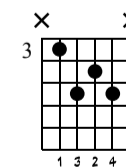

C7M

LET RING

C7M