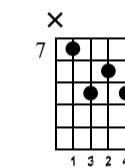

Snowfall

Steve Lee

Lyrics: Lee with interruptions by Slessor

Music by: Lee

Standard tuning

① = E ② = B ③ = G ④ = D ⑤ = A ⑥ = E

♩ = 66

Intro

s.guit.

1	2	3	
TAB	9 8 7	9 8 8 8 8 7	7 6 7 7

mf

Verse

♩ = 60

Second verse - Guitar Solo

D7M

C#7M

C7M

C7M

C7M

E7M

4	5	6	5	4	5	5	5	9	9
TAB	7 6 5	6 5 4	5 4 3	5 4 3	4 5 5	5 4 4	5 5 3	9 8 9	9 8 9

Snow
Solos
People come

Solo

E7M