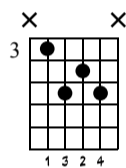

Snowfall

Steve Lee

Lyrics: Lee with interruptions by Slessor

Music by: Lee

Standard tuning

① = E ② = B ③ = G ④ = D ⑤ = A ⑥ = E

♩ = 66

Intro

Swaying like falling snowflakes

E7M

LET RING

Fsus4/D♭

LET RING

Fsus4/D♭

D7M

LET RING

s.guit.

1	2	3	
TAB	9 8 7	9 8 8 8 8 7	7 6 7 7

mf

Verse

♩ = 60

Second verse - Guitar Solo

D7M

C#7M

C7M

C7M

C7M

E7M

4	5	6	5	4	5	5	5	9	9
TAB	7 6 5	6 5 4	5 4 3	5 4 3	4 5 5	5 4 4	5 5 3	9 8 9	9 8 9

Snow
Solos
People come

Solo

E7M

LET RING

E7M

D7M

LET RING

6	7	8	
TAB	9 8 7	9 8 8 8 8 7	7 6 7 7

fall
Solo
people go

shaping winds
Solo
all our children want

woahooooo
Solo

D7M

C#7M

C7M

LET RING

C7M

E7M

E7M

LET RING

9	10		
TAB	7 6 5	5 4 5	9 8 9

Solo
to know

Solo

curving
twisting
Solos
who they are

just like us in flight
why they feel