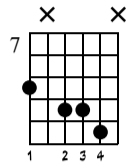

LET RING

Fsus4/D♭