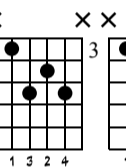

Snowfall

Steve Lee

Lyrics: Lee with interruptions by Slessor

Music by: Lee

Standard tuning

① = E ② = B ③ = G ④ = D ⑤ = A ⑥ = E

♩ = 66

Intro

s.guit.

1	2	3	
TAB	9 8 7	9 8 8 8 8 7	7 6 7 7

mf

Verse

♩ = 60

Second verse - Guitar Solo

D7M

C#7M