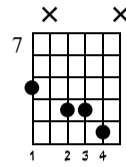

Snowfall

Steve Lee

Lyrics: Lee with interruptions by Slessor

Music by: Lee

Standard tuning

① = E ② = B ③ = G ④ = D ⑤ = A ⑥ = E

♩ = 66

Intro

Swaying like falling snowflakes

E7M

LET RING

Fsus4/D♭

LET RING

Fsus4/D♭

D7M

LET RING

s.guit.

1	2	3	
TAB	9 8 7	9 8 8 8 8 7	7 6 7 7

mf

Verse

♩ = 60

Second verse - Guitar Solo

D7M

C#7M

C7M

C7M

C7M

E7M

4	5	6	5	4	5	5	5	9	9
TAB	7 6 5	6 5 4	5 4 3	5 4 3	4 5 5	5 4 4	5 5 3	9 8 9	9 8 9

Snow
Solos
People come

Solo

E7M

LET RING

E7M

D7M

LET RING

6	7	8	
TAB	9 8 7	9 8 8 8 8 7	7 6 7 7

fall
Solo
people go

shaping winds
Solo
all our children want

woahooooo
Solo

D7M

C#7M

C7M

LET RING

C7M

E7M

E7M

LET RING

9	10		
TAB	7 6 5	5 4 5	9 8 9

Solo
to know

Solo

curving
twisting
Solos
who they are

just like us in flight
why they feel