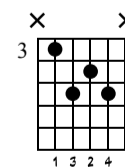

Snowfall

Steve Lee

Lyrics: Lee with interruptions by Slessor

Music by: Lee

Standard tuning

① = E ② = B ③ = G ④ = D ⑤ = A ⑥ = E

♩ = 66

Intro

LET RING

E7M

D7M

LET RING

6	7	8	
TAB	9 8 7	9 8 8 8 8 7	7 6 7 7

fall
Solo
people go

shaping winds
Solo
all our children want

woahooooo
Solo

D7M

C#7M

C7M

LET RING

C7M

E7M

E7M

LET RING