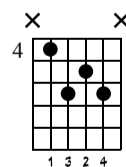

Snowfall

Steve Lee

Lyrics: Lee with interruptions by Slessor

Music by: Lee

Standard tuning

① = E ② = B ③ = G ④ = D ⑤ = A ⑥ = E

♩ = 66

Intro

Swaying like falling snowflakes

E7M

LET RING

Fsus4/D♭

LET RING

Fsus4/D♭

D7M

LET RING

s.guit.

1	2	3	
TAB	9 8 7	9 8 8 8 8 7	7 6 7 7

mf

Verse

♩ = 60

Second verse - Guitar Solo

D7M

C#7M

C7M

C7M

C7M

E7M

4	5	6	5	4	5	5	5	9	9
TAB	7 6 5	6 5 4	5 4 3	5 4 3	4 5 5	5 4 4	5 5 3	9 8 9	9 8 9

Snow
Solos
People come

Solo

E7M

LET RING

E7M

D7M

LET RING

6	7	8	
TAB	9 8 7	9 8 8 8 8 7	7 6 7 7

fall
Solo
people go

shaping winds
Solo
all our children want

woahooooo
Solo

D7M

C#7M

C7M

LET RING

C7M

E7M

E7M

LET RING

9	10		
TAB	7 6 5	5 4 5	9 8 9

Solo
to know

Solo

curving
twisting
Solos
who they are

just like us in flight
why they feel