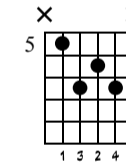

D7M

LET RING

6	7	8	
TAB	9 8 7	9 8 8 8 8 7	7 6 7 7

fall
Solo
people go

shaping winds
Solo
all our children want

woahooooo
Solo

D7M