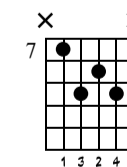

Snowfall

Steve Lee

Lyrics: Lee with interruptions by Slessor

Music by: Lee

Standard tuning

① = E ② = B ③ = G ④ = D ⑤ = A ⑥ = E

♩ = 66

Intro

LET RING

E7M

D7M

LET RING

6	7	8	
TAB	9 8 7	9 8 8 8 8 7	7 6 7 7

fall
Solo
people go

shaping winds
Solo
all our children want

woahooooo
Solo

D7M

C#7M

C7M

LET RING

C7M

E7M

E7M

LET RING