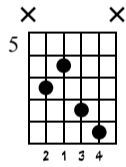

Snowfall

Steve Lee

Lyrics: Lee with interruptions by Slessor

Music by: Lee

Standard tuning

① = E ② = B ③ = G ④ = D ⑤ = A ⑥ = E

♩ = 66

Intro

s.guit.

1	2	3	
TAB	9 8 7	9 8 8 8 8 7	7 6 7 7

mf

Verse

♩ = 60

Second verse - Guitar Solo

D7M

C#7M

C7M

C7M

C7M

E7M

4	5	6	5	4	5	5	5	9	9
TAB	7 6 5	6 5 4	5 4 3	5 4 3	4 5 5	5 4 4	5 5 3	9 8 9	9 8 9

Snow
Solos
People come

Solo

E7M