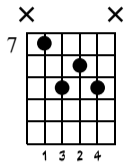

Snowfall

Steve Lee

Lyrics: Lee with interruptions by Slessor

Music by: Lee

Standard tuning

① = E ② = B ③ = G ④ = D ⑤ = A ⑥ = E

♩ = 66

Intro

Swaying like falling snowflakes

E7M

LET RING

Fsus4/D♭